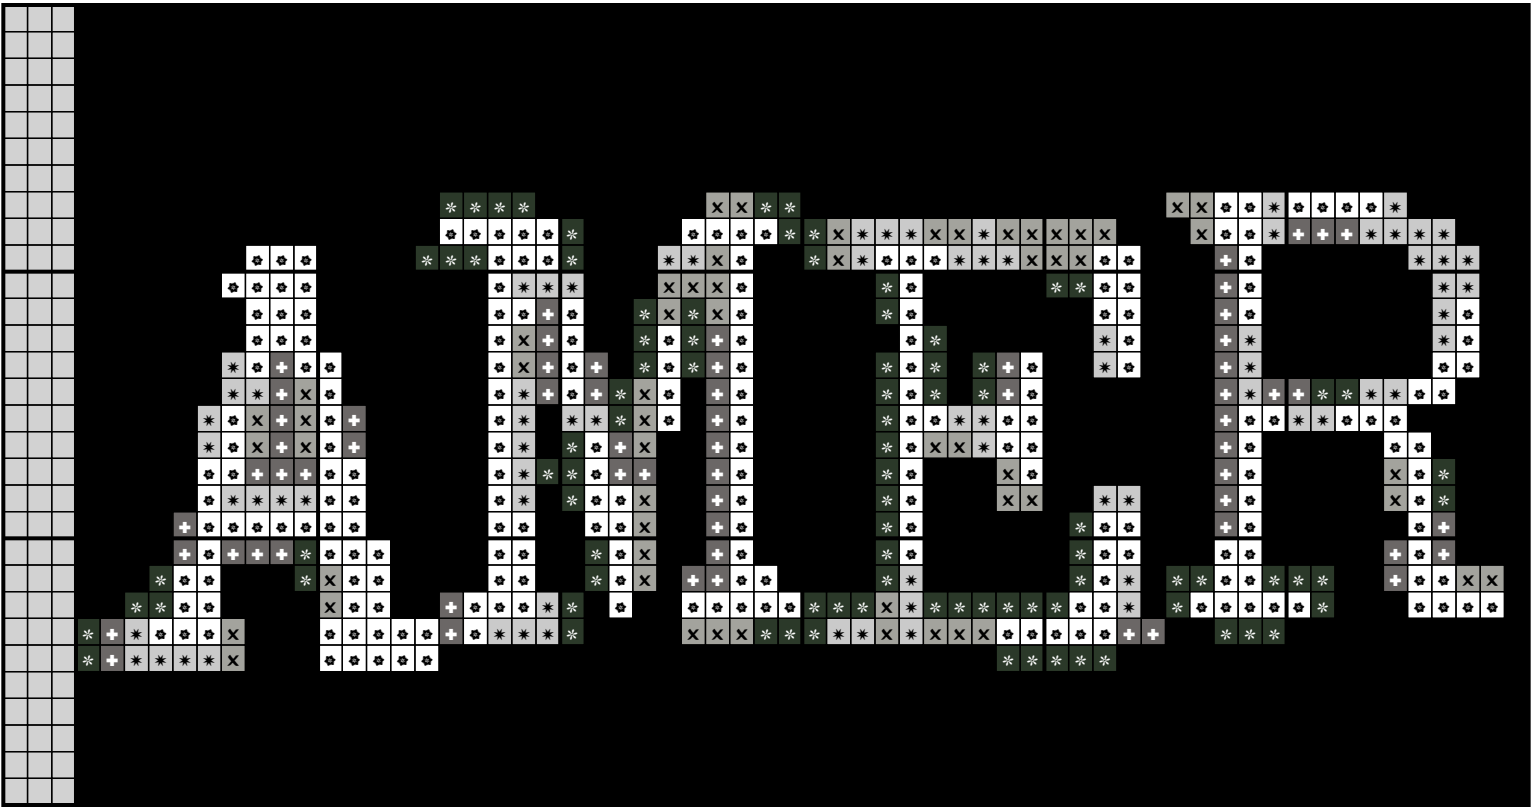

**REBOOT AMERICA**

Stitch Count: 240 x 30      Thread Count: 6 colors

14 count: 17.1 x 2.1 in      25 count: 9.6 x 1.2 in

16 count: 15 x 1.9 in      28 count: 8.6 x 1.1 in

18 count: 13.3 x 1.7 in      32 count: 7.5 x 0.9 in

20

30

10

20

30

1	REBOOT	2	AMERICA	3	4
---	--------	---	---------	---	---