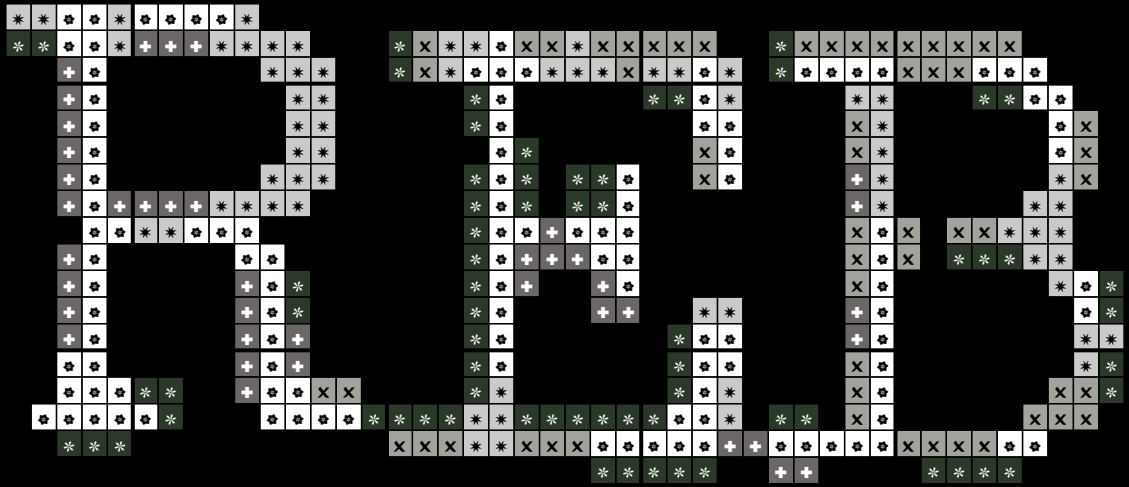

**REBOOT AMERICA**

Stitch Count: 240 x 30      Thread Count: 6 colors

14 count: 17.1 x 2.1 in      25 count: 9.6 x 1.2 in

16 count: 15 x 1.9 in      28 count: 8.6 x 1.1 in

18 count: 13.3 x 1.7 in      32 count: 7.5 x 0.9 in

22 count: 10.9 x 1.4 in

Symbol	Stitches per Color	DMC	Color
x	171	640	Very Dark Beige Gray
+	175	844	Ultra Dark Beaver Gray
*	207	648	Light Beaver Gray
*	256	500	Very Dark Blue Green
*	593	white	White

10

20

30

10

20

30

1	REBOOT	2	AMERICA	3	4
---	--------	---	---------	---	---