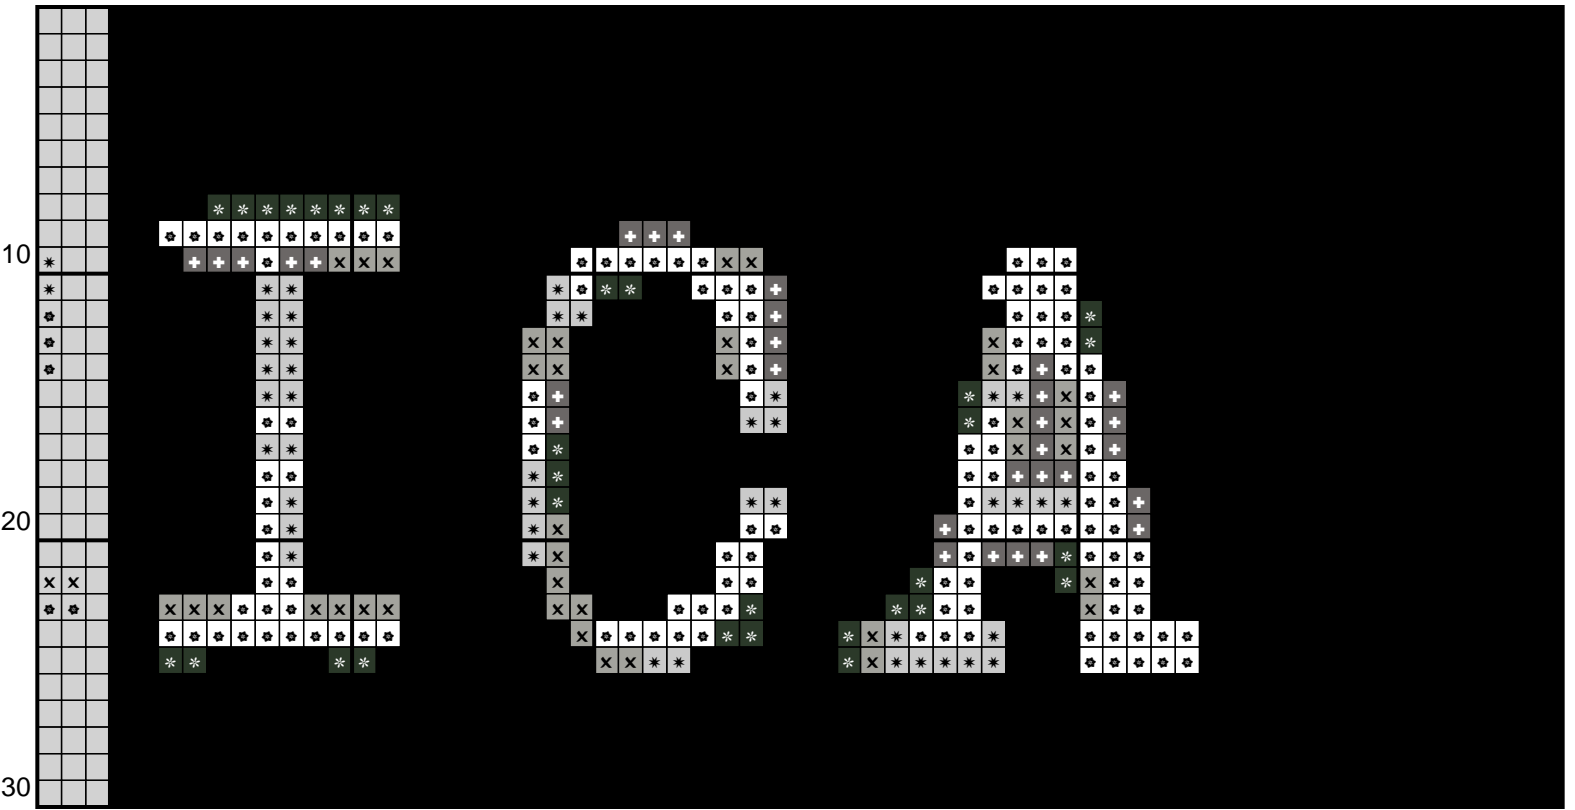

**REBOOT AMERICA**

Stitch Count: 240 x 30      Thread Count: 6 colors

14 count: 17.1 x 2.1 in      25 count: 9.6 x 1.2 in

16 count: 15 x 1.9 in      28 count: 8.6 x 1.1 in

18 count: 13.3 x 1.7 in      32 count: 7.5 x 0.9 in

22 count: 10.9 x 1.4 in

Symbol	Stitches per Color	DMC	Color
x	171	640	Very Dark Beige Gray
+	175	844	Ultra Dark Beaver Gray
*	207	648	Light Beaver Gray
*	256	500	Very Dark Blue Green
*	593	white	White

10

20

30

10

20

30

1	REBOOT	2	AMERICA	3	4
---	--------	---	---------	---	---