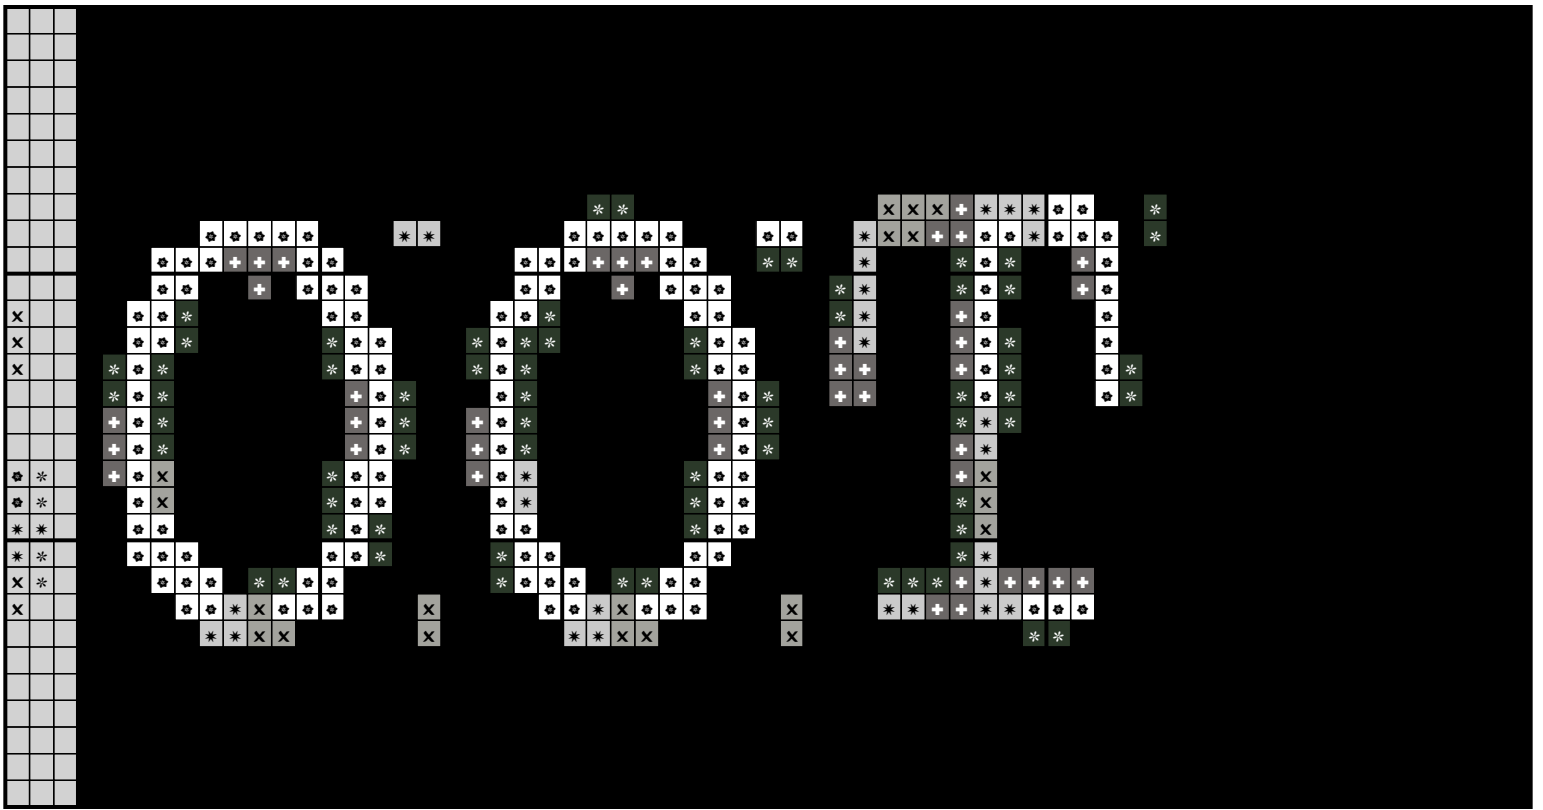

**REBOOT AMERICA**

Stitch Count: 240 x 30      Thread Count: 6 colors

14 count: 17.1 x 2.1 in      25 count: 9.6 x 1.2 in

16 count: 15 x 1.9 in      28 count: 8.6 x 1.1 in

18 count: 13.3 x 1.7 in      32 count: 7.5 x 0.9 in

22 count: 10.9 x 1.4 in

Symbol	Stitches per Color	DMC	Color
x	171	640	Very Dark Beige Gray
+	175	844	Ultra Dark Beaver Gray
*	207	648	Light Beaver Gray
*	256	500	Very Dark Blue Green
*	593	white	White

10

20

30

10

20

30

1	REBOOT	2	AMERICA	3	4
---	--------	---	---------	---	---